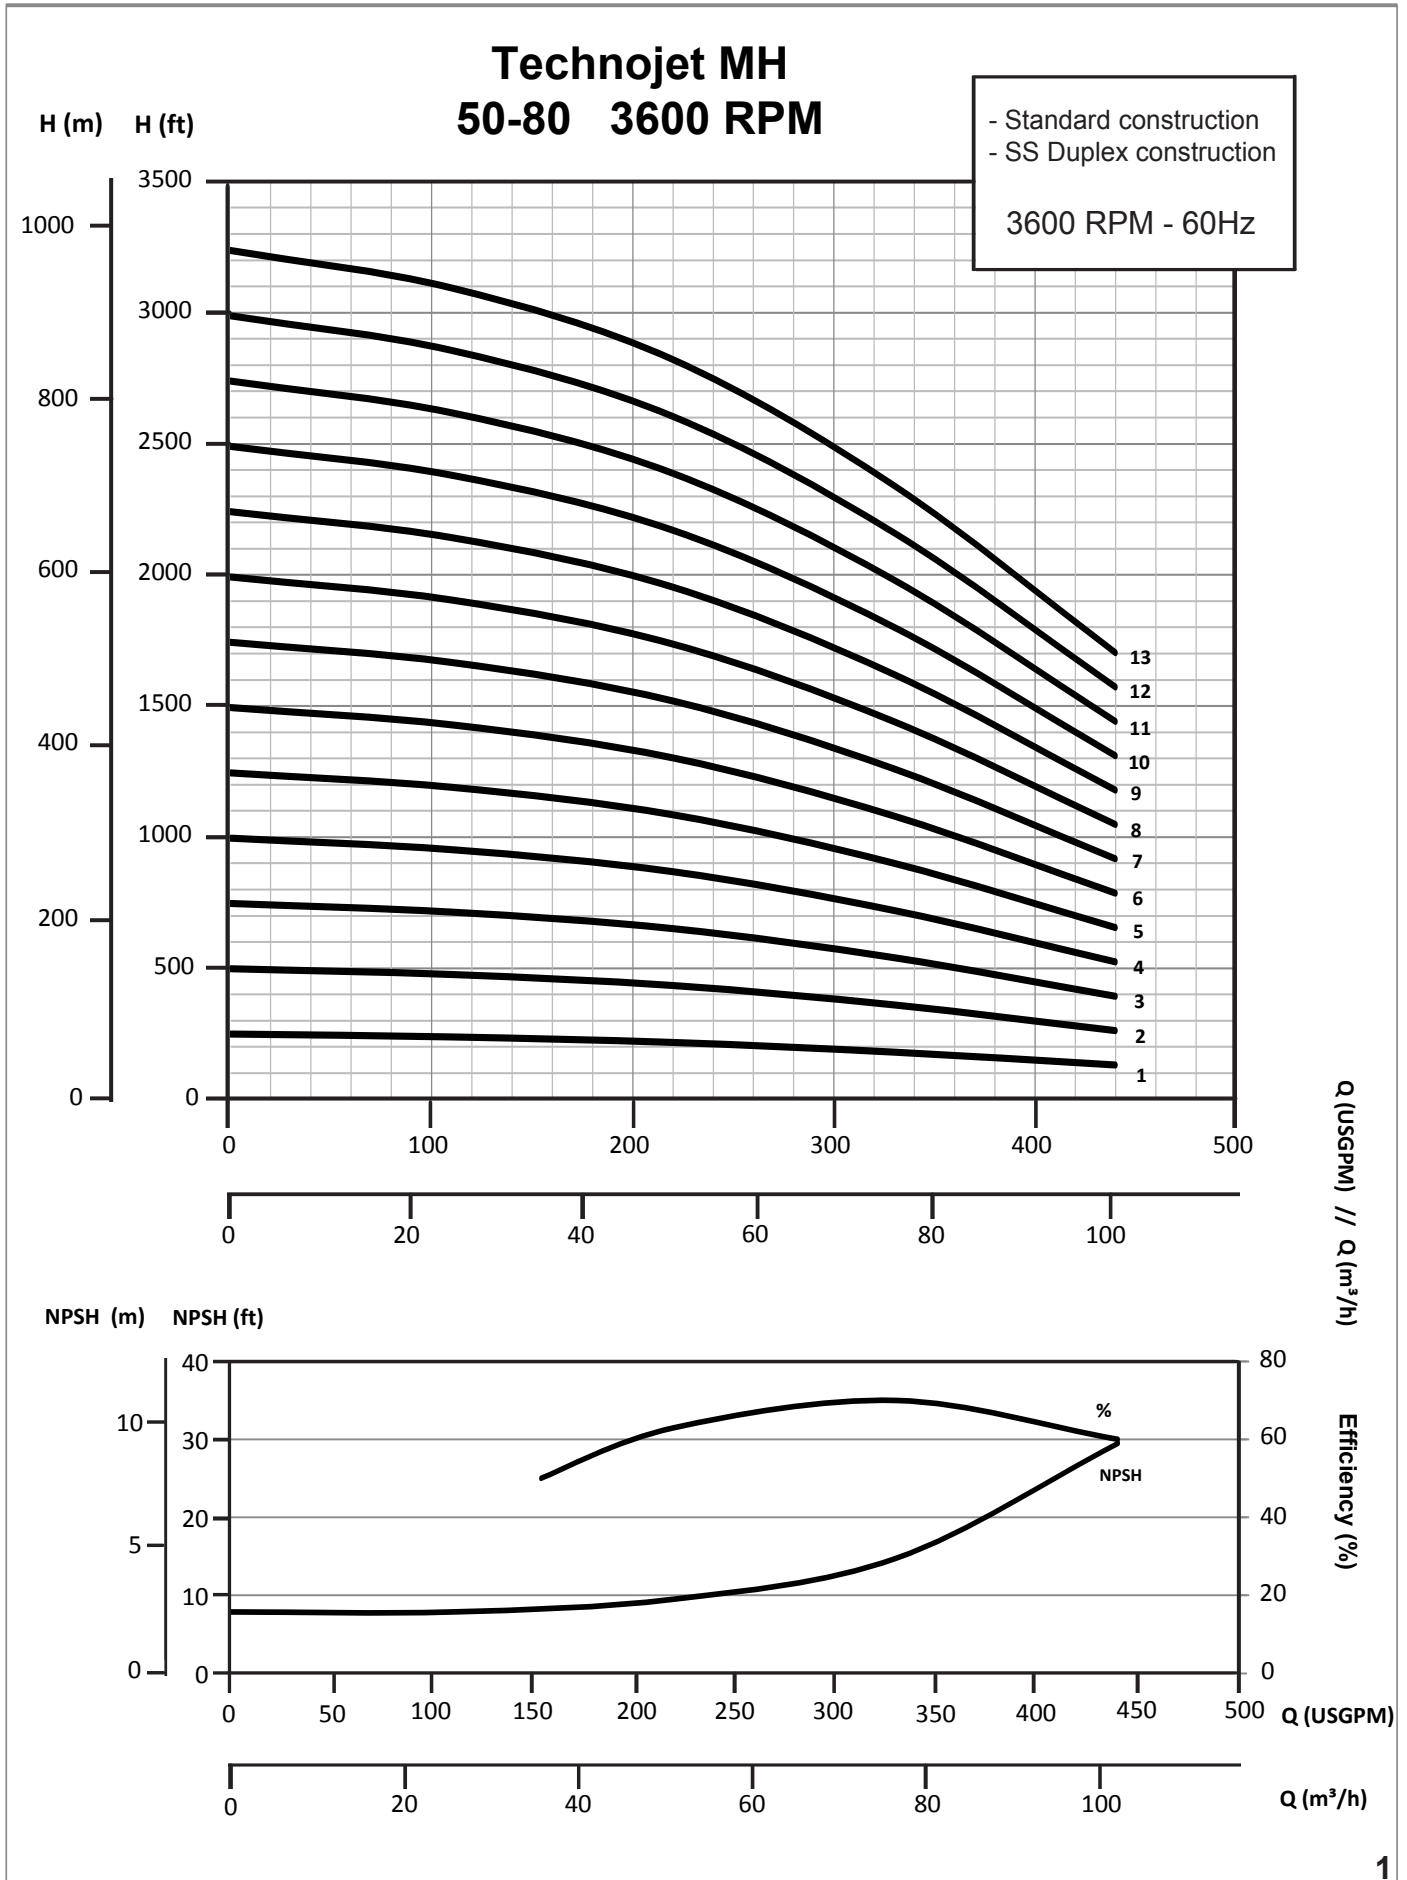

# Technojet Performance curve

# Technojet Power curve

## Technojet MH 50-80 3600 RPM

- Standard construction
  - SS Duplex construction
- 3600 RPM - 60Hz

P (Kw) P (hp)